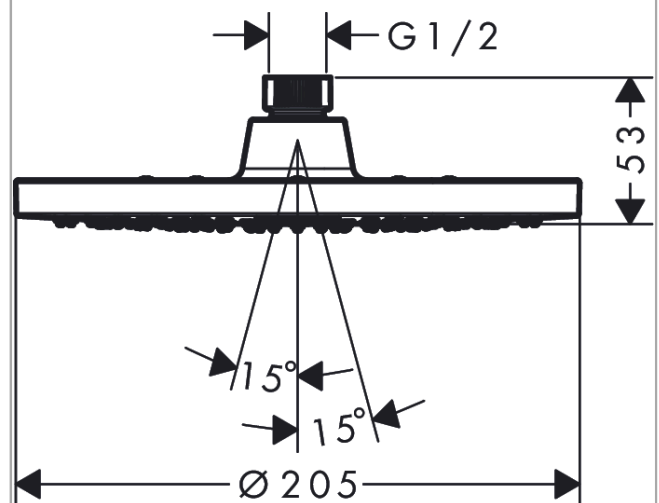

##### product features

- shower head size: 205 mm
- spray type: Rain
- ball-joint: overhead shower angle adjustable
- material spray disc: plastic
- maximum flow rate at 3 bar: 8,7 l/min
- minimum flow pressure: 1 bar
- overhead shower removable for cleaning
- installation: ceiling or wall
- connection thread G ½
- connection dimension: DN15

#### Scale drawing