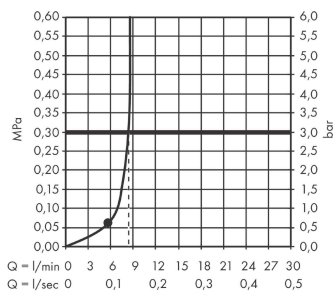

Flowchart

The consumption was measured in combination with the appropriate fittings (thermostat/mixer/in-wall valve) to reflect actual application in practice.